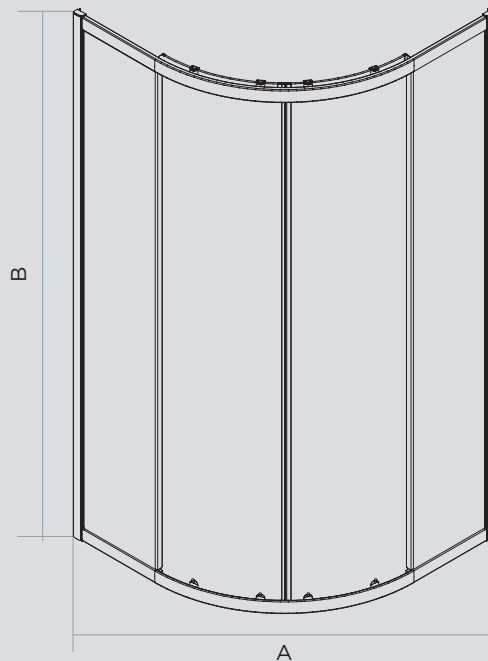

DESTINI

DOUBLE DOOR QUADRANT

- Polished Silver Finish
- Colour matched, soft close door seals
- 25mm adjustment for out of true walls

CODE	AP9301S	AP9302S
SIZE (A)	800 x 800	900 x 900
HEIGHT (B)	1850mm	1850mm
ADJUSTMENTS	765-790mm	865-890mm
APERTURE	399mm	526mm
GLASS THICKNESS	6mm	6mm
GUARANTEE	10 YEARS	10 YEARS

All products are manufactured in accordance with ISO 9001 and ISO 14001. All glass fully conforms to the relevant EN standards for toughened safety glass. All Aluminium sections are extruded from alloys which comply with the relevant EN standards. Doors and enclosures are tested in accordance with the relevant EN standards and are suitable for use with modern power showers. Products are supplied with full installation instructions and fixings.