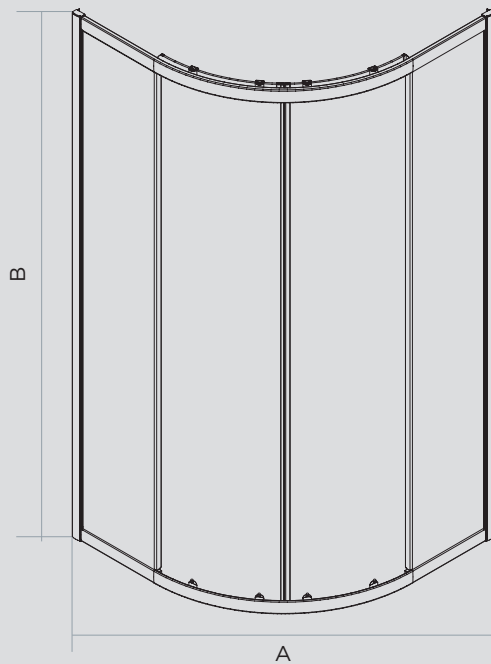

DESTINI

DOUBLE DOOR OFFSET QUADRANT

- Polished Silver Finish
- Colour matched, soft close door seals
- 25mm adjustment for out of true walls

CODE	AP9304S	AP9306S	AP9305S	AP9307S
SIZE (A)	900 x 760	1000 x 800	1200 x 800	1200 x 900
HEIGHT (B)	1850mm	1850mm	1850mm	1850mm
ADJUSTMENTS	865-890mm	965-990mm	1165-1190mm	1165-1190mm
ADJUSTMENTS	725-750mm	765-790mm	765-790mm	865-890mm
APERTURE	428mm	460mm	460mm	526mm
GLASS THICKNESS	6mm	6mm	6mm	6mm
GUARANTEE	10 YEARS	10 YEARS	10 YEARS	10 YEARS