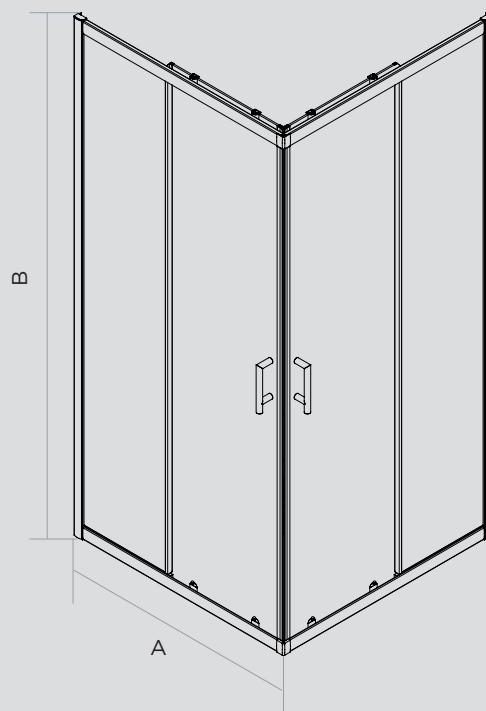

DESTINI

CORNER ENTRY

- Polished Silver Finish
- Colour matched, soft close door seals
- 25mm adjustment for out of true walls

CODE	AP9320S	AP9321S
SIZE (A)	800	900
HEIGHT (B)	1850mm	1850mm
ADJUSTMENTS	765-790mm	865-890mm
APERTURE	406mm	477mm
GLASS THICKNESS	6mm	6mm
GUARANTEE	10 YEARS	10 YEARS

All products are manufactured in accordance with ISO 9001 and ISO 14001. All glass fully conforms to the relevant EN standards for toughened safety glass. All Aluminium sections are extruded from alloys which comply with the relevant EN standards. Doors and enclosures are tested in accordance with the relevant EN standards and are suitable for use with modern power showers. Products are supplied with full installation instructions and fixings.